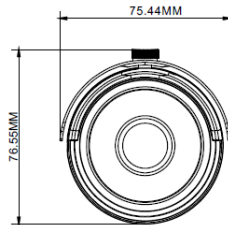

EZN1240-S

2-Megapixel IR & WDR,
Outdoor Mini Bullet Network Camera

Features

- 2MP Progressive scan CMOS sensor
- Equipped with 3.6mm fixed lens
- Multi-streaming from H.265 / H.264
- Supports D-WDR
- Provides True Day/Night functionality with automatic IR filter operation
- Extended IR range up to 30m / 98ft with 18 LEDs (depends on scene IR reflectivity)
- Supports ONVIF (V2.6, Profile S, Profile G)
- Weather-proof IP66 rated
- Supports live monitoring via mobile Apps (iOS & Android)
- Supports PoE and 12VDC

Optional Accessories

Model	BA-EACM	BA-EACJ	BA-EACB	BA-EACI	BA-EACA	ECXH-O	BA-EACN
Image							
Size (Φ x H)	100.5 x 77mm / 3.96" x 3.03"	134 x 77.5mm / 5.28" x 3.05"	146.7 x 79mm / 5.78" x 3.11"	134 x 57.5mm / 5.28" x 2.26"	146.7 x 59mm / 5.78" x 2.32"	149x140.5mm / 5.87" x 5.54"	100.5 x 57mm / 3.96" x 2.24"
Bracket / Adaptor	BA-EACF Bracket Holder 27cm / 10.63" 	BA-EABZA Bracket 		BA-EAPZA Pole Adaptor 	BA-EACZA Corner Adaptor 	--	--