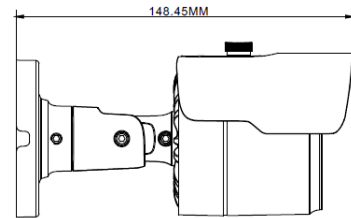

EZN1240-S

2-Megapixel IR & WDR,
Outdoor Mini Bullet Network Camera

Features

- 2MP Progressive scan CMOS sensor
- Equipped with 3.6mm fixed lens
- Multi-streaming from H.265 / H.264
- Supports D-WDR
- Provides True Day/Night functionality with automatic IR filter operation
- Extended IR range up to 30m / 98ft with 18 LEDs (depends on scene IR reflectivity)
- Supports ONVIF (V2.6, Profile S, Profile G)
- Weather-proof IP66 rated
- Supports live monitoring via mobile Apps (iOS & Android)
- Supports PoE and 12VDC

Optional Accessories

Model	BA-EACM	BA-EACJ	BA-EACB	BA-EACI	BA-EACA	ECXH-O	BA-EACN
Image							
Size (Φ x H)	100.5 x 77mm / 3.96" x 3.03"	134 x 77.5mm / 5.28" x 3.05"	146.7 x 79mm / 5.78" x 3.11"	134 x 57.5mm / 5.28" x 2.26"	146.7 x 59mm / 5.78" x 2.32"	149x140.5mm / 5.87" x 5.54"	100.5 x 57mm / 3.96" x 2.24"
Bracket / Adaptor	BA-EACF Bracket Holder 27cm / 10.63" 	BA-EABZA Bracket 		BA-EAPZA Pole Adaptor 	BA-EACZA Corner Adaptor 	--	--